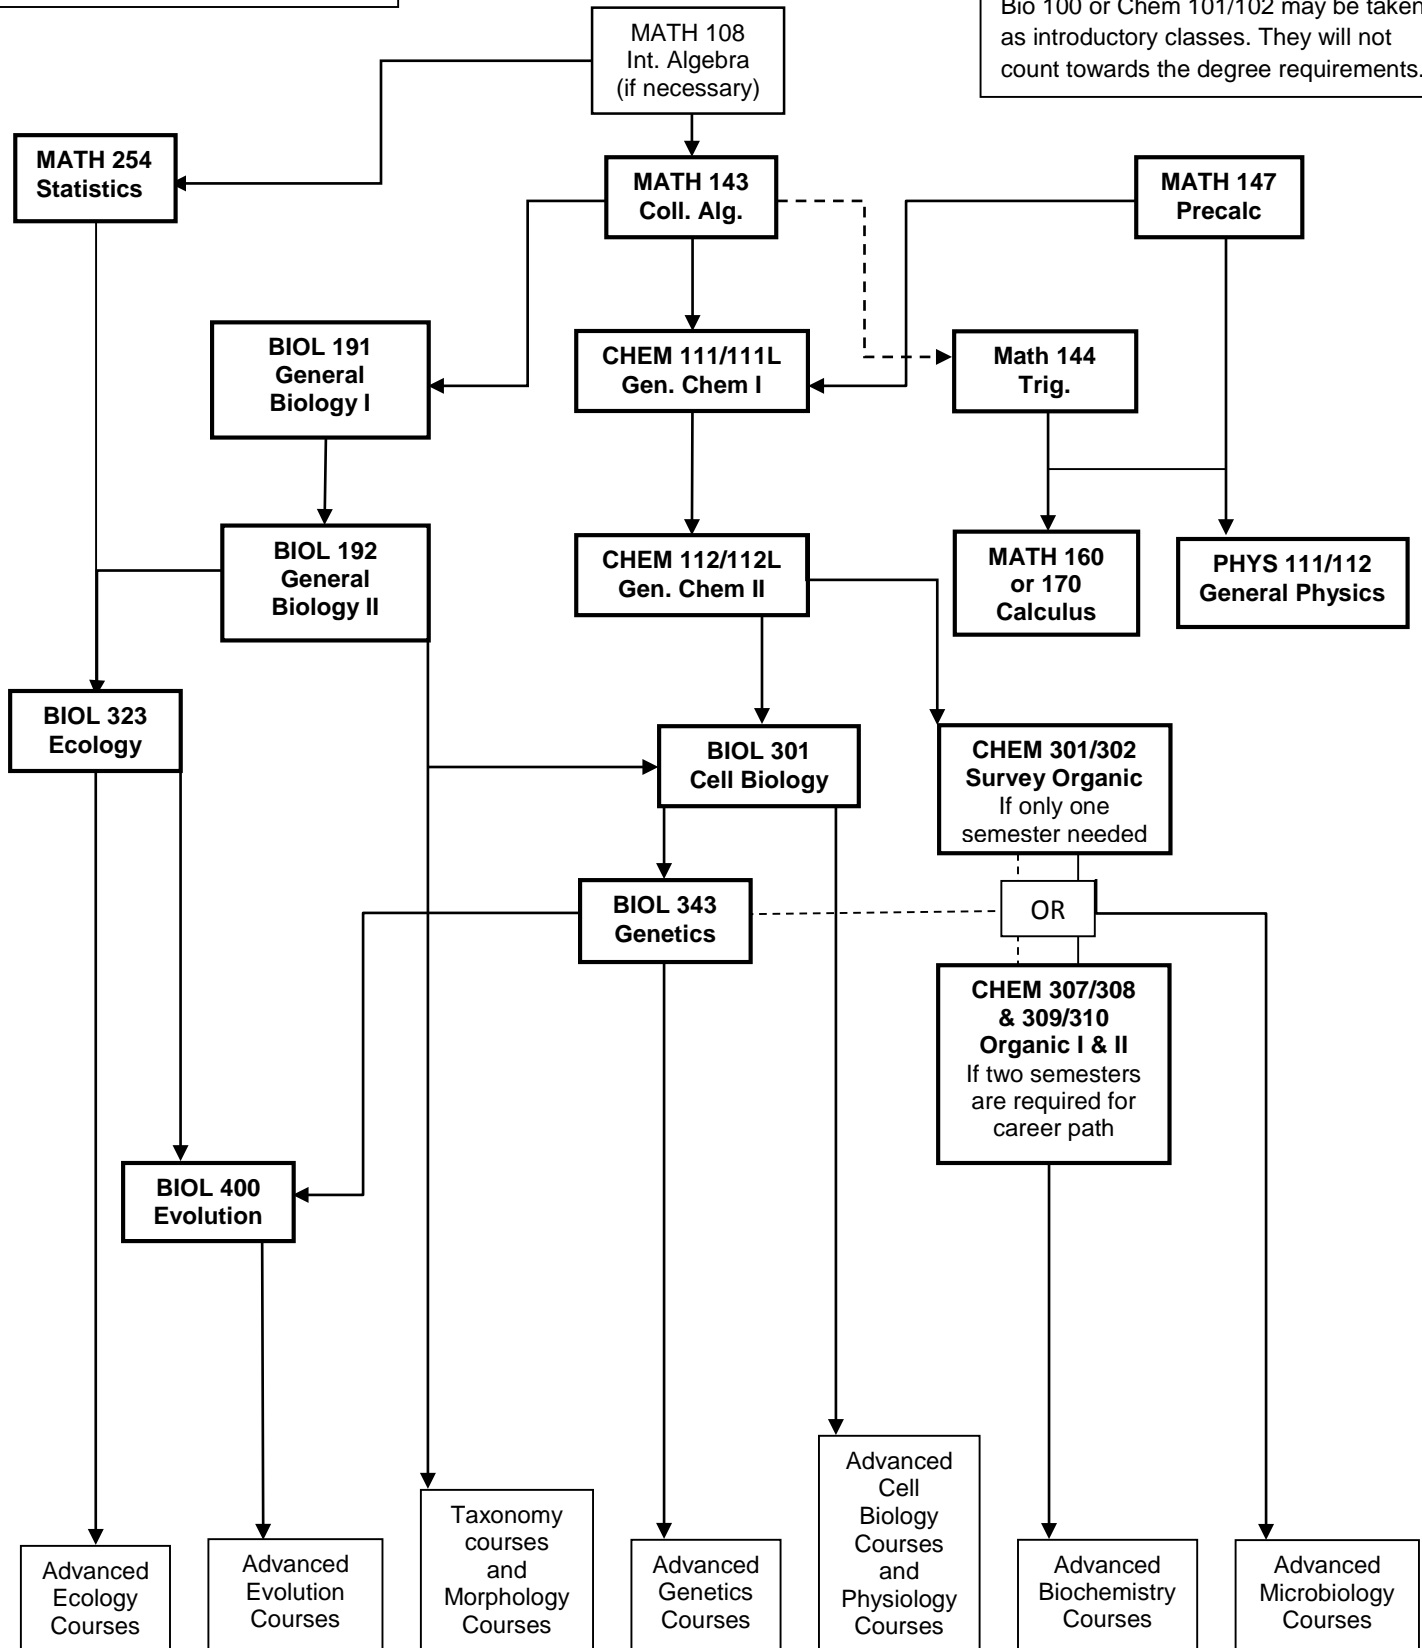

Prerequisites in B.S. Biology Curriculum

(Revised May 2013)

BOISE STATE UNIVERSITY

It is recommended that the COMPASS test be taken to pass out of Math 25 or Math 108.

Bio 100 or Chem 101/102 may be taken as introductory classes. They will not count towards the degree requirements.

----- Indicates co-requisite
Bold Indicates course required for every emphasis.

Not all courses required for the degree are listed on the flow