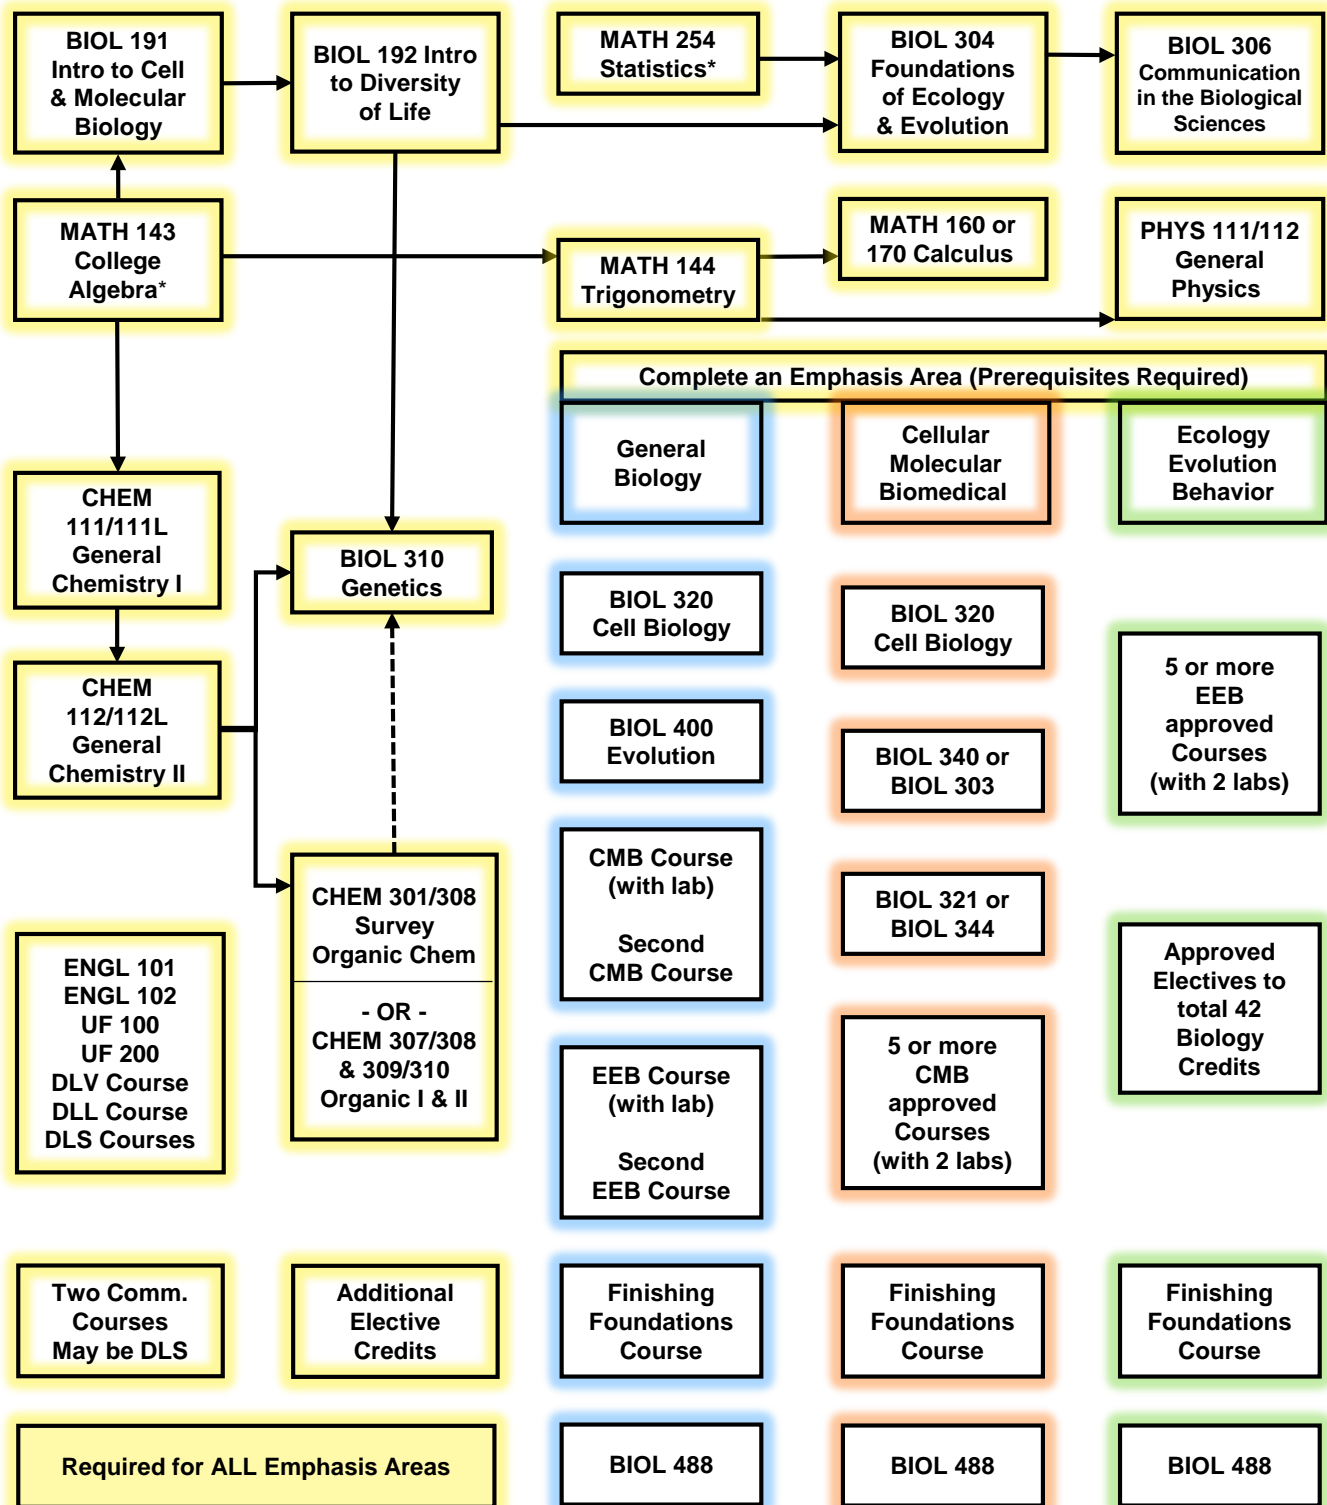

Degree Requirements - Biology, BS (General, CMB, and EEB)

Intended to illustrate basic prerequisites. Refer to the [Undergraduate Catalog](#) for complete course details and all degree requirements. Use [Degree Tracker](#) to help plan future semesters. [Accurately track your progress](#) using the [Academic Requirements](#) report. Your advisor can always help – but you must monitor your own progress. [Online Checksheets](#) provides a list of courses required for each emphasis area.

*Math 108 or adequate placement test scores required. Ask your advisor.