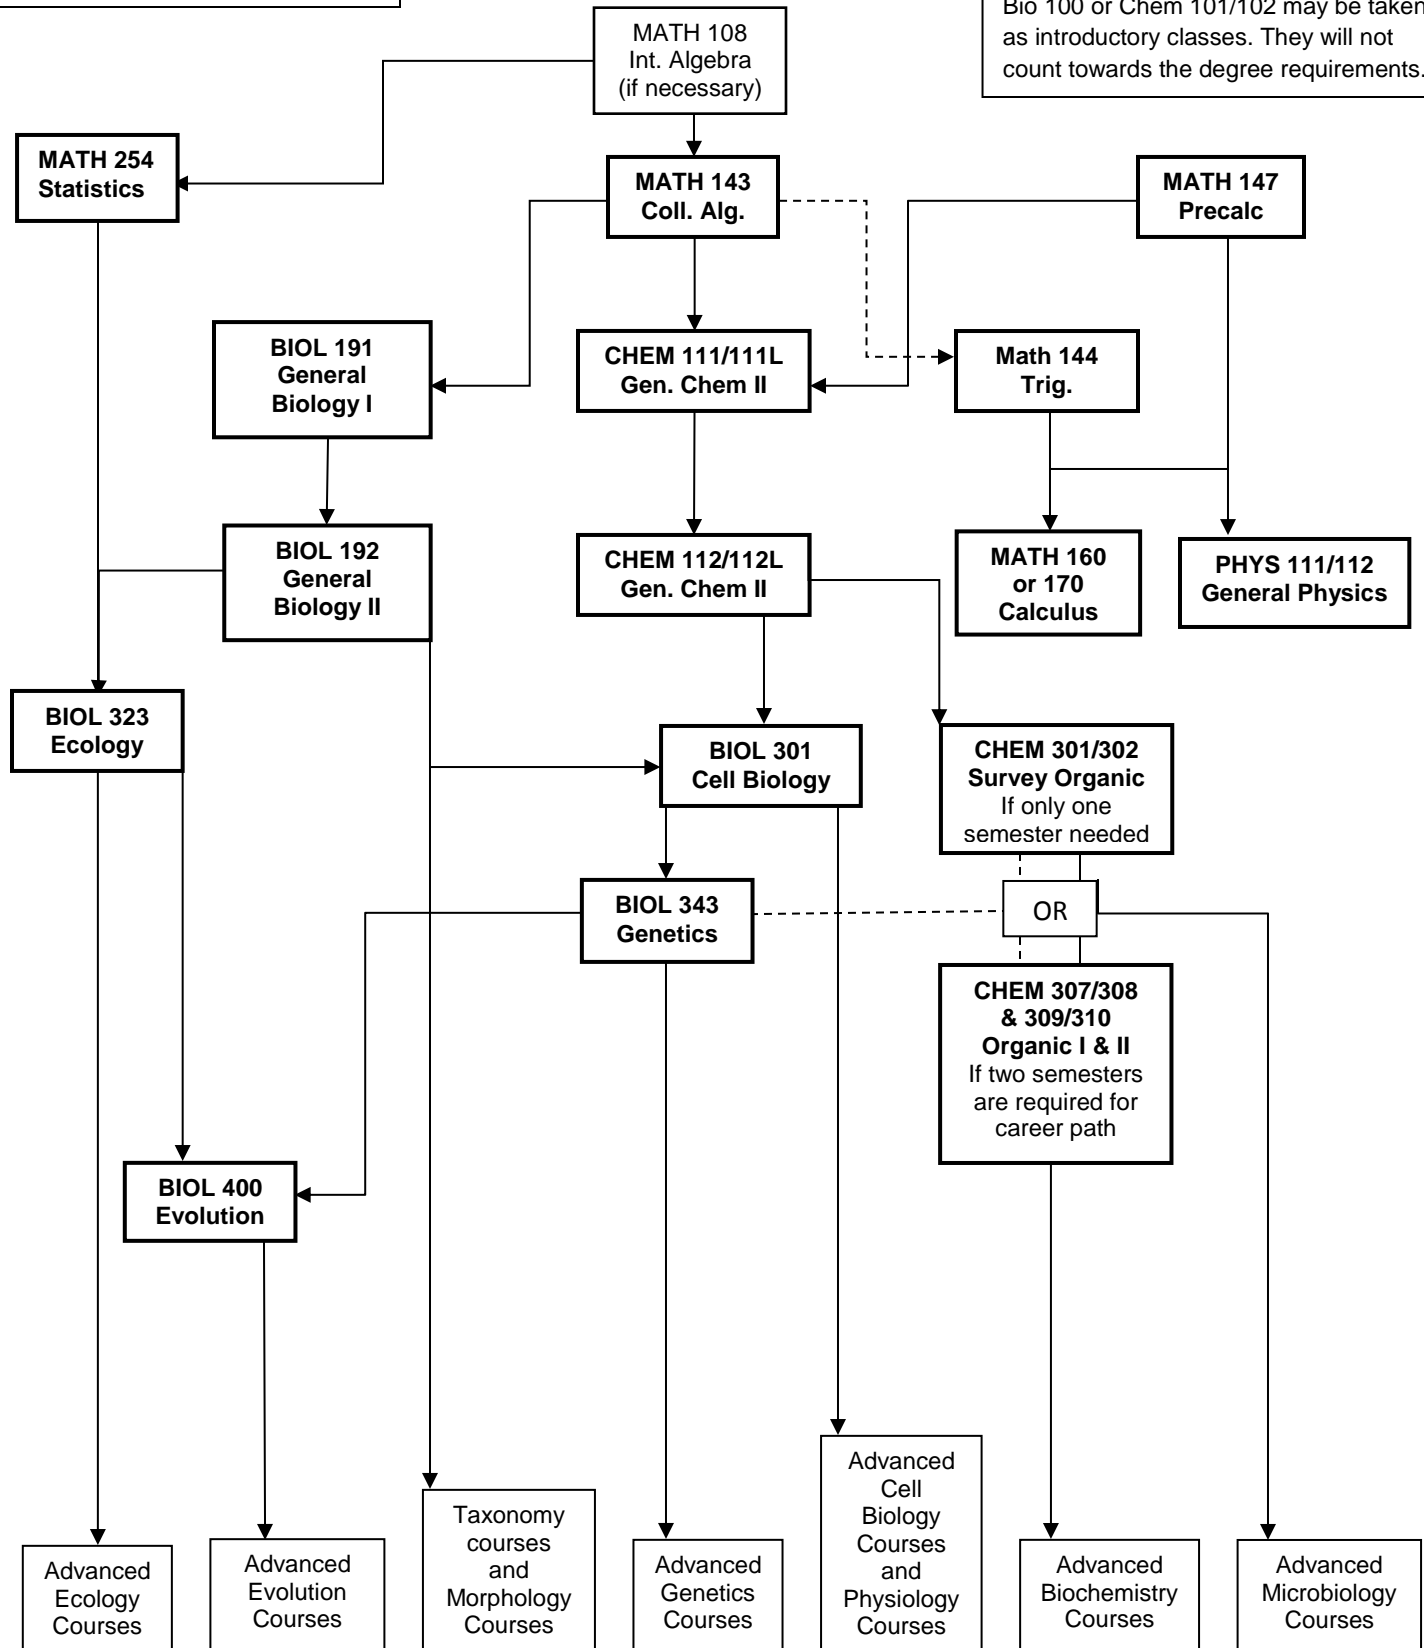

Prerequisites in B.S. Biology Curriculum

(Revised May 2013)

BOISE STATE UNIVERSITY

It is recommended that the COMPASS test be taken to pass out of Math 25 or Math 108.

Bio 100 or Chem 101/102 may be taken as introductory classes. They will not count towards the degree requirements.

---- Indicates co-requisite
Bold Indicates course required for every emphasis.

Not all courses required for the degree are listed on the flow